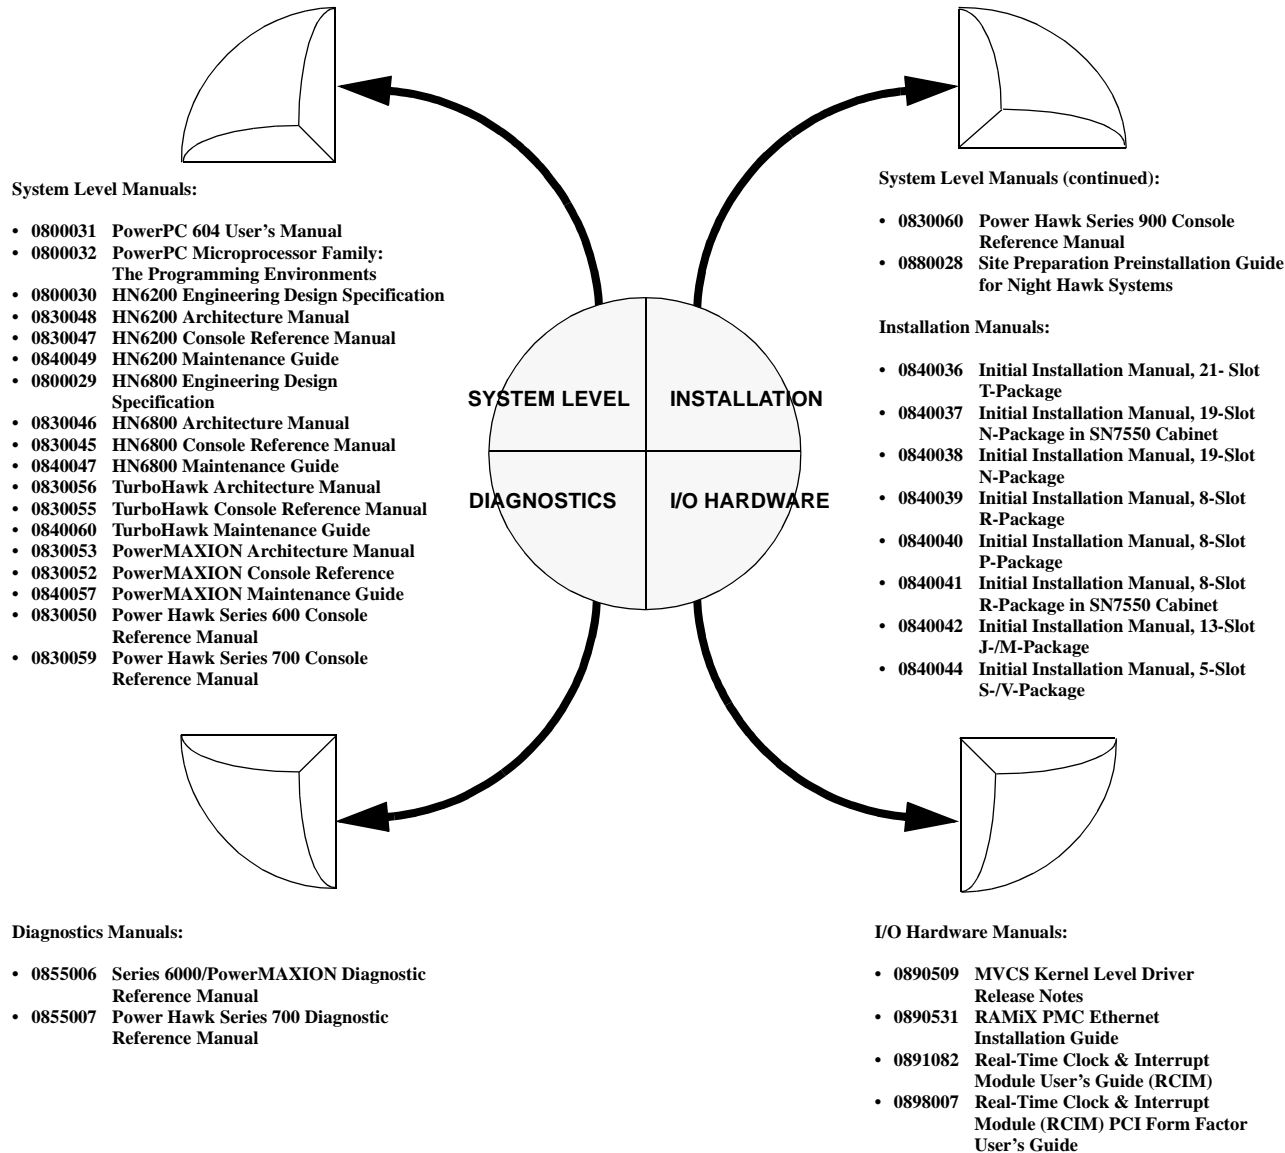

Night Hawk, Power Hawk TurboHawk & PowerMAXION Hardware Documentation

DOCUMENTATION OVERVIEW

0890470-120

Concurrent Computer Corporation provides extensive documentation for all of its hardware and software. There are several tools to help you locate the documentation you need. This overview identifies the manuals to use with your Concurrent computer. It describes the basic organization of the documentation and contains a listing of the software and hardware manuals that can direct you to the specific area you are interested in.

Manual pages (manpages) can be found online. The easiest way to access these is by typing **man** followed by a manual page name or a command name. For example, typing **man manual**, will show the online manual page that contains a categorized listing of all the current manual names, publication numbers and latest revision numbers.