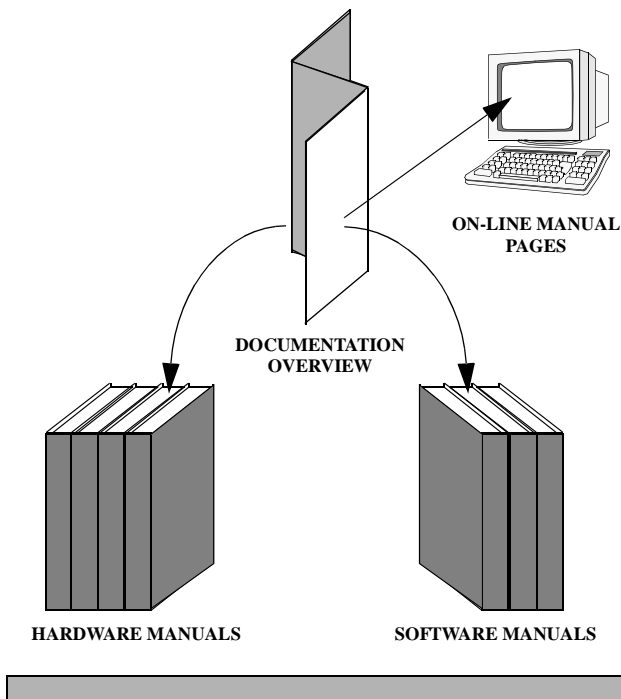

Night Hawk, Power Hawk TurboHawk & PowerMAXION Hardware Documentation

DOCUMENTATION OVERVIEW

0890470-120

Concurrent Computer Corporation provides extensive documentation for all of its hardware and software. There are several tools to help you locate the documentation you need. This overview identifies the manuals to use with your Concurrent computer. It describes the basic organization of the documentation and contains a listing of the software and hardware manuals that can direct you to the specific area you are interested in.

Manual pages (manpages) can be found online. The easiest way to access these is by typing **man** followed by a manual page name or a command name. For example, typing **man manual**, will show the online manual page that contains a categorized listing of all the current manual names, publication numbers and latest revision numbers.